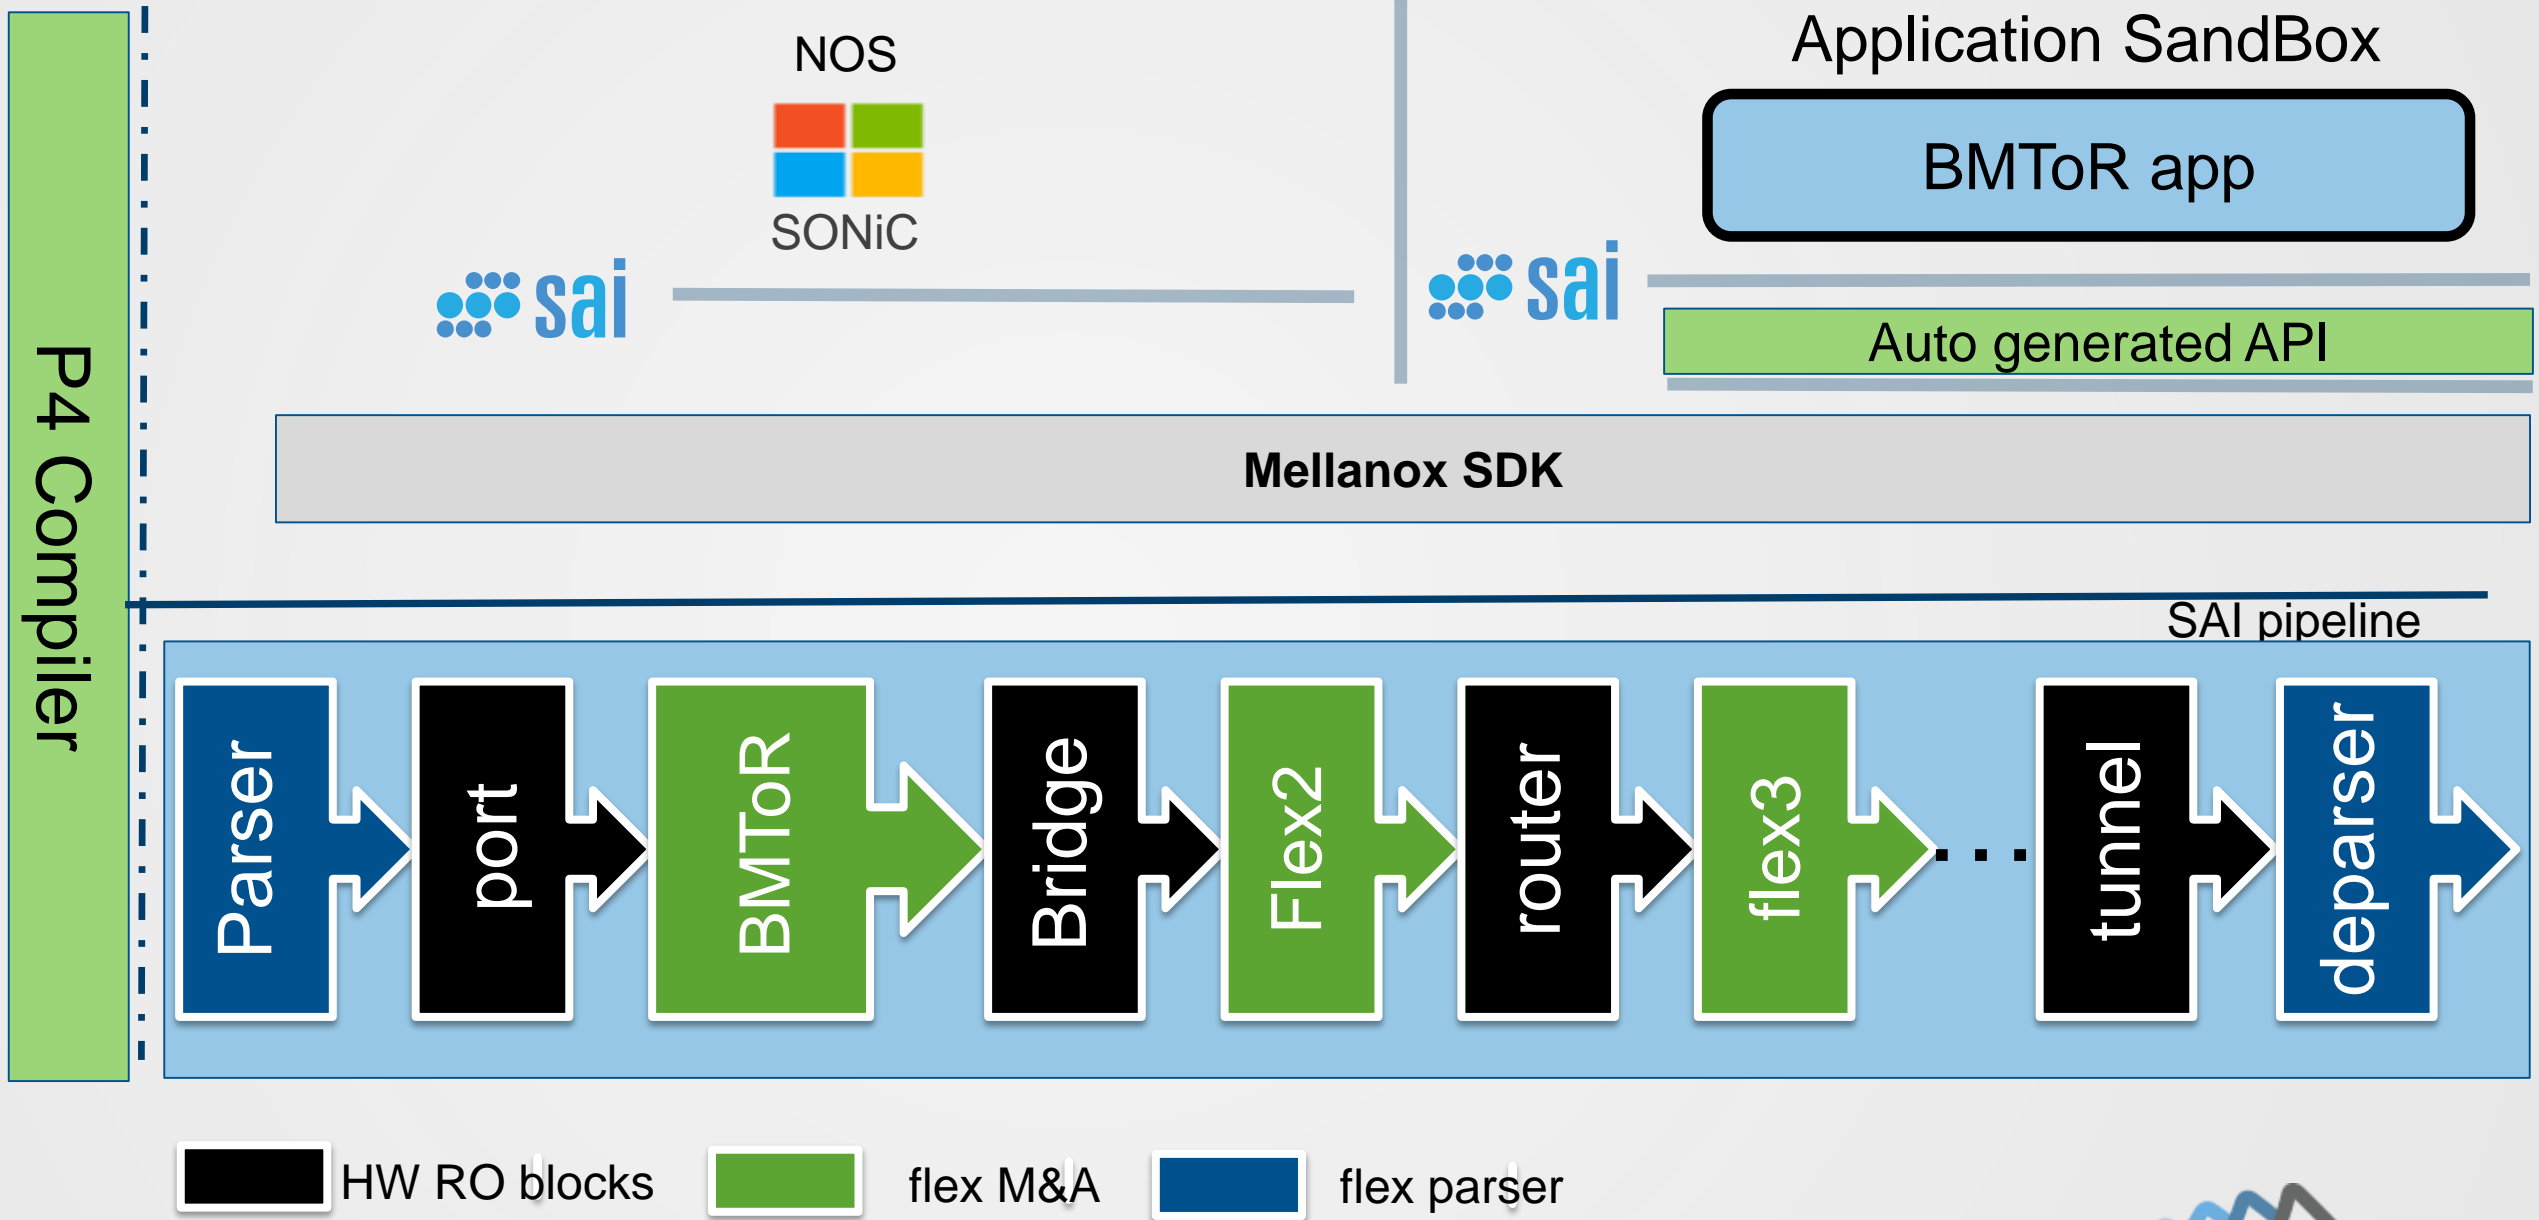

# Programmability – Application SandBox

User programs

BMToR.p4

HW RO blocks
  flex M&A
  flex parser

Multiple switching SW options, develop apps not NOS