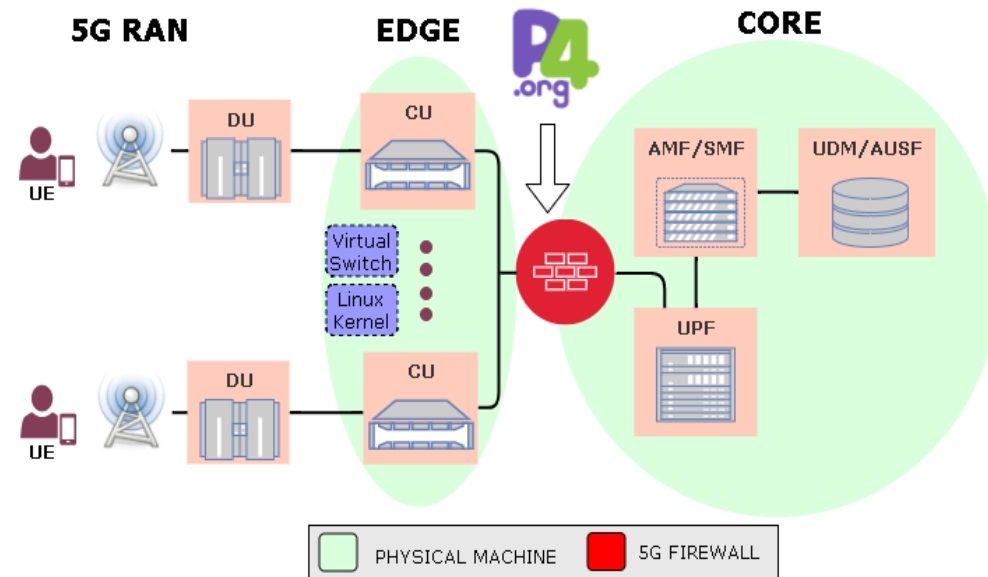

# Hardware-Accelerated Firewall for 5G Mobile Networks

- **5G Mobile Edge Computing**  
Support: GTP support
- **UE mobility support** between DUs
- Easy programmability using **P4**
- Selectively blocking **malicious traffic**: Hardware rules management
- **Multi-Flow mitigation**: TCAM support
- **Faster than software solutions**: up to 10G
- 5G **delay** compliance (under 1ms):  
Our solution **0.015ms**
- Host protection

## Experimental Setup

Ruben Ricart-Sanchez

Ruben.Ricart-Sanchez@uws.ac.uk