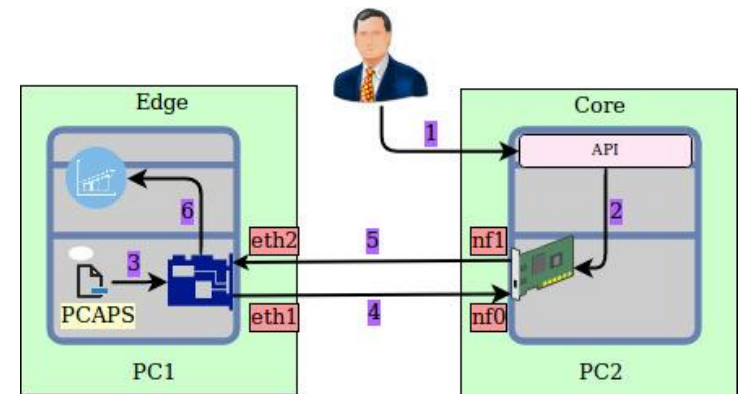

# Hardware-Accelerated Firewall for 5G Mobile Networks

- **5G Mobile Edge Computing**  
Support: GTP support
- **UE mobility support** between DUs
- Easy programmability using **P4**
- Selectively blocking **malicious traffic**: Hardware rules management
- **Multi-Flow mitigation**: TCAM support
- **Faster than software solutions**: up to 10G
- 5G **delay** compliance (under 1ms):  
Our solution **0.015ms**
- Host protection

## Experimental Setup

Ruben Ricart-Sanchez

Ruben.Ricart-Sanchez@uws.ac.uk