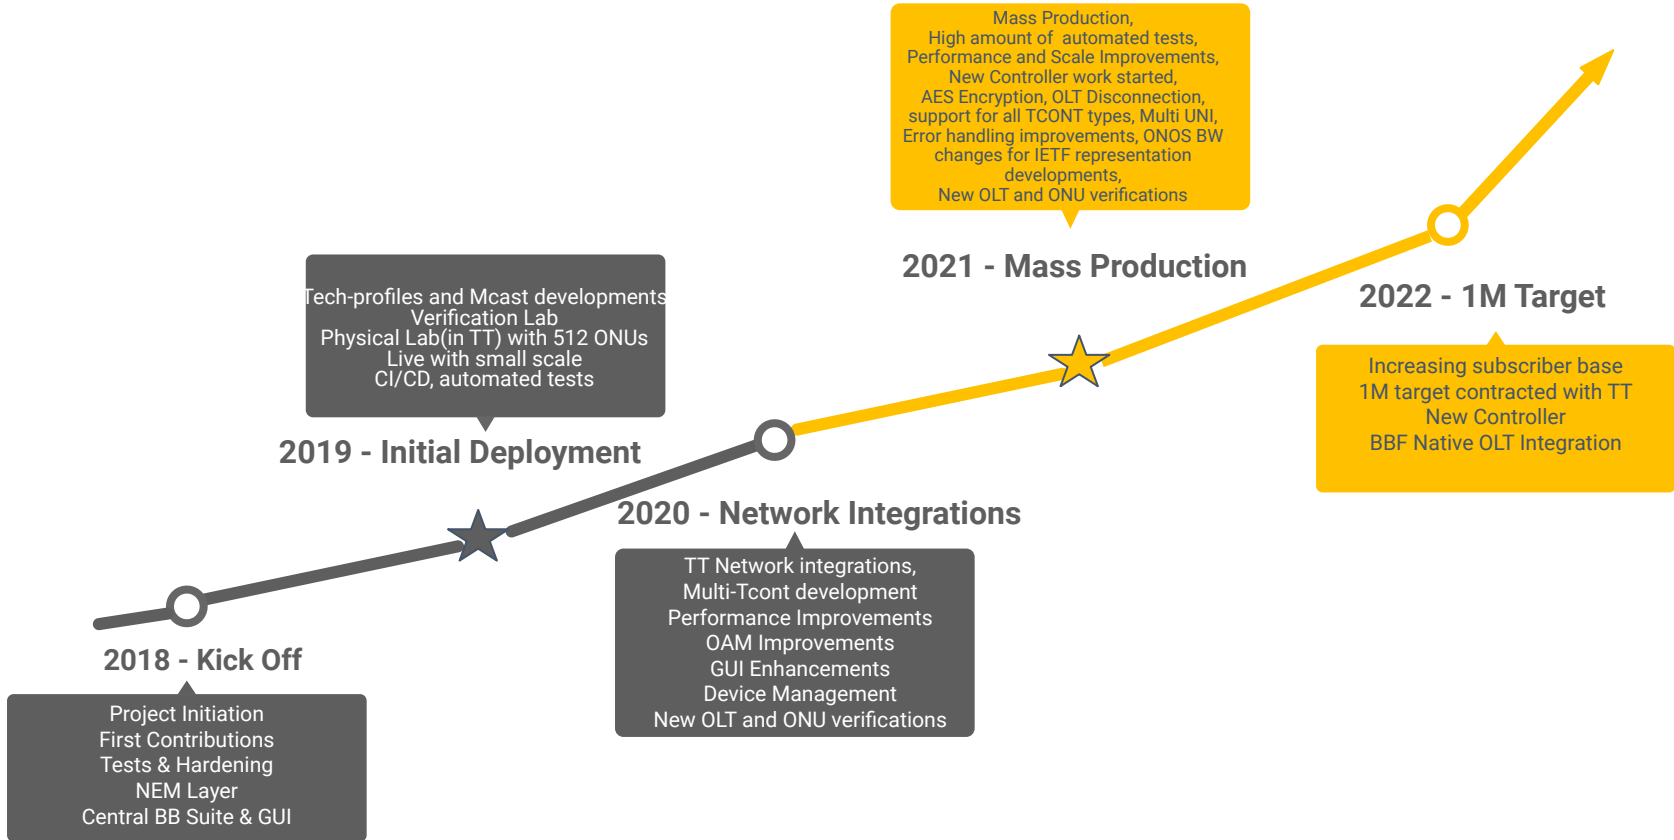

Our Journey